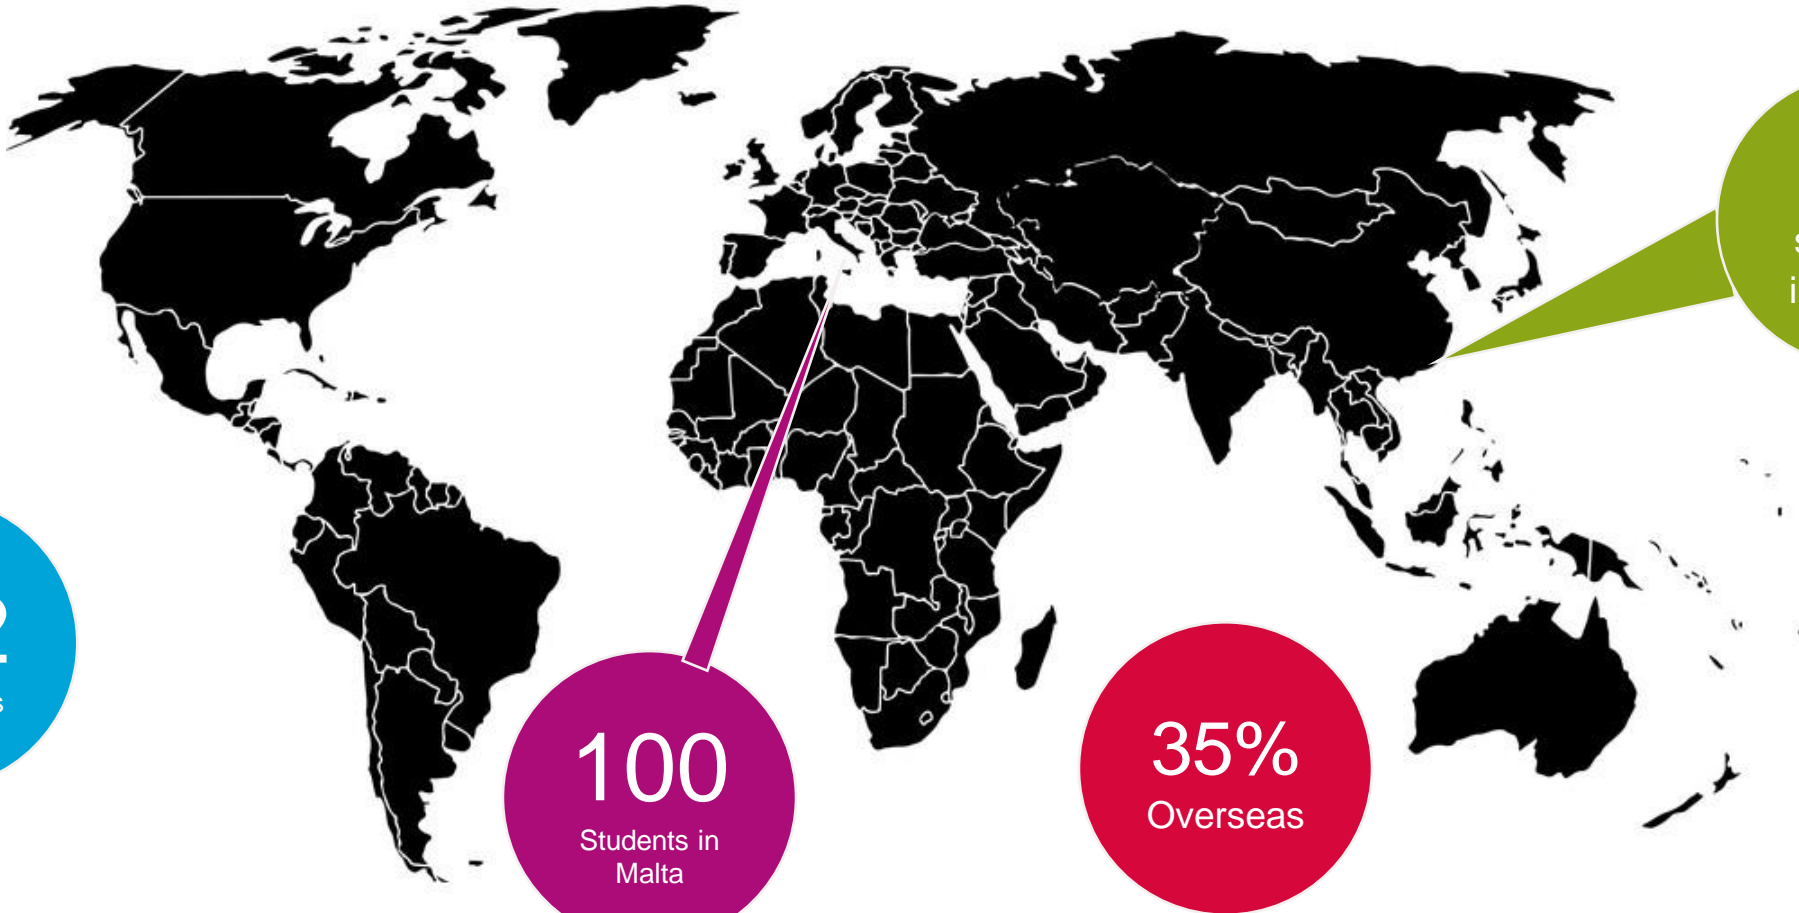

01

**Queen Mary University
of London**

Key Facts about Queen Mary University of London

Established in
1785

9 Nobel Prize
winners

12th in the UK
*THE University Rankings
2019*

**110th
worldwide**
*THE University Rankings
2019*

Global Profile – our students

27,000
students

162
nationalities

100
Students in
Malta

35%
Overseas

Over
4500
students
in China

9%
EU

20 Schools and Institutes

Where is KIC London?

You'll be based in the heart of the city when you study at KIC London. It's located near London Bridge Station, next to the River Thames and the fantastic Borough Market. You'll also be within easy reach of many of these famous attractions!